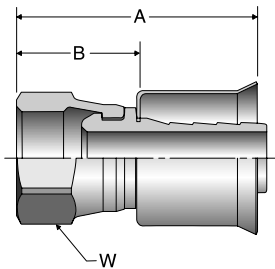

# Part Number	Thread inch	Hose I.D. inch	A		H inch	B	
			inch	mm		inch	mm
10125-6-6B-VS	3/8X18	3/8	1.72	44	11/16	1.00	25
10125-6-8B-VS	3/8X18	1/2	1.72	44	11/16	1.00	25
10125-8-6B-VS	1/2X14	3/8	2.05	52	7/8	1.33	34
10125-8-8B-VS	1/2X14	1/2	2.05	52	7/8	1.33	34

# Part Number	Thread inch	Hose I.D. inch	A		H inch	B	
			inch	mm		inch	mm
10825-6-6B	5/8X18	3/8	1.82	46	3/4	1.10	28
10825-8-6B	3/4X16	3/8	1.80	46	7/8	1.08	27
10825-8-8B	3/4X16	1/2	1.95	50	7/8	1.22	31

17B25 Female Air Brake Jounce Line - Swivel - Straight

# Part Number	Thread inch	Hose I.D. inch	A		H inch	B	
			inch	mm		inch	mm
17B25-8-6B	3/4X20	3/8	1.59	40	7/8	0.87	22
17B25-8-8B	3/4X20	1/2	1.59	40	7/8	0.87	22

017M Air Brake Adapter

# Part Number	Thread End 1 NPTF inch		Thread End 2 UNEFInch		L		H inch
	inch	mm	inch	mm	inch	mm	
017M-6-8B	6	3/8X18	8	3/4X20	1.13	29	3/4
017M-8-8B	8	1/2X14	8	3/4X20	1.33	34	7/8