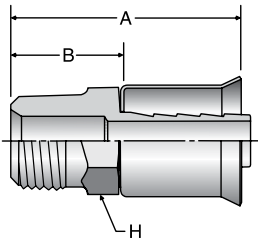

10125 Male NPTF Pipe - Rigid

# Part Number	Thread inch	Hose I.D. inch	A		H inch	B	
			inch	mm		inch	mm
10125-6-6B-VS	3/8X18	3/8	1.72	44	11/16	1.00	25
10125-6-8B-VS	3/8X18	1/2	1.72	44	11/16	1.00	25
10125-8-6B-VS	1/2X14	3/8	2.05	52	7/8	1.33	34
10125-8-8B-VS	1/2X14	1/2	2.05	52	7/8	1.33	34

# Part Number	Thread inch	Hose I.D. inch	A		H inch	B	
			inch	mm		inch	mm
10825-6-6B	5/8X18	3/8	1.82	46	3/4	1.10	28
10825-8-6B	3/4X16	3/8	1.80	46	7/8	1.08	27
10825-8-8B	3/4X16	1/2	1.95	50	7/8	1.22	31

17B25 Female Air Brake Jounce Line - Swivel - Straight

# Part Number	Thread inch	Hose I.D. inch	A		H inch	B	
			inch	mm		inch	mm
17B25-8-6B	3/4X20	3/8	1.59	40	7/8	0.87	22
17B25-8-8B	3/4X20	1/2	1.59	40	7/8	0.87	22

017M Air Brake Adapter