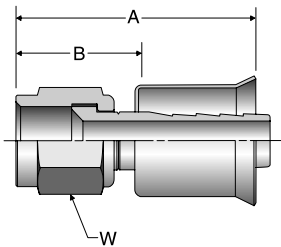

# Part Number	Thread inch	Hose I.D. inch	A		H inch	B	
			inch	mm		inch	mm
10125-6-6B-VS	3/8X18	3/8	1.72	44	11/16	1.00	25
10125-6-8B-VS	3/8X18	1/2	1.72	44	11/16	1.00	25
10125-8-6B-VS	1/2X14	3/8	2.05	52	7/8	1.33	34
10125-8-8B-VS	1/2X14	1/2	2.05	52	7/8	1.33	34

10825 Female SAE 45° - Swivel

# Part Number	Thread inch	Hose I.D. inch	A		H inch	B	
			inch	mm		inch	mm
10825-6-6B	5/8X18	3/8	1.82	46	3/4	1.10	28
10825-8-6B	3/4X16	3/8	1.80	46	7/8	1.08	27
10825-8-8B	3/4X16	1/2	1.95	50	7/8	1.22	31

17B25 Female Air Brake Jounce Line - Swivel - Straight

# Part Number	Thread inch	Hose I.D. inch	A		H inch	B	
			inch	mm		inch	mm
17B25-8-6B	3/4X20	3/8	1.59	40	7/8	0.87	22
17B25-8-8B	3/4X20	1/2	1.59	40	7/8	0.87	22

017M Air Brake Adapter