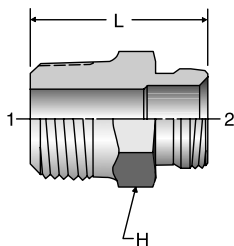

# Part Number	Thread inch	Hose I.D. inch	A		H inch	B	
			inch	mm		inch	mm
10125-6-6B-VS	3/8X18	3/8	1.72	44	11/16	1.00	25
10125-6-8B-VS	3/8X18	1/2	1.72	44	11/16	1.00	25
10125-8-6B-VS	1/2X14	3/8	2.05	52	7/8	1.33	34
10125-8-8B-VS	1/2X14	1/2	2.05	52	7/8	1.33	34

# Part Number	Thread inch	Hose I.D. inch	A		H inch	B	
			inch	mm		inch	mm
10825-6-6B	5/8X18	3/8	1.82	46	3/4	1.10	28
10825-8-6B	3/4X16	3/8	1.80	46	7/8	1.08	27
10825-8-8B	3/4X16	1/2	1.95	50	7/8	1.22	31

17B25 Female Air Brake Jounce Line - Swivel - Straight

# Part Number	Thread inch	Hose I.D. inch	A		H inch	B	
			inch	mm		inch	mm
17B25-8-6B	3/4X20	3/8	1.59	40	7/8	0.87	22
17B25-8-8B	3/4X20	1/2	1.59	40	7/8	0.87	22

017M Air Brake Adapter

# Part Number	Thread End 1 NPTF inch		Thread End 2 UNEFInch		L		H inch
	inch	mm	inch	mm	inch	mm	
017M-6-8B	6	3/8X18	8	3/4X20	1.13	29	3/4
017M-8-8B	8	1/2X14	8	3/4X20	1.33	34	7/8